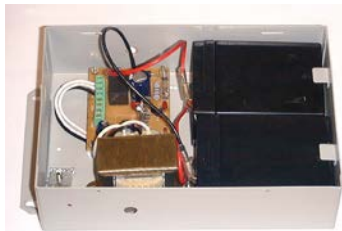

SATRONICS INTERCOM UNITS

MULTI-USER DOOR PHONE SYSTEM

RL-98010 - 10 ROOM TO GATE INTERCOM

GATE RELEASE FUNCTION
ILLUMINATED MANE PLATES

RL-004

INTERCOM BRANCH

HANDSET FOR RL984 TO
RL-98010
WITH GATE RELEASE

LOCK

ELECTRIC LOCK

6 KEYS
TAMPER PROOF
12V DC

RL UPS

POWER SUPPLY

12V DC 3A OUT
GATE LOCK POWER OUT
12V BATTERY BACK UP

RL 999

POWER SUPPLY

12V DC 1A OUT
GATE LOCK POWER OUT

FOR 4 PHONE UNITS