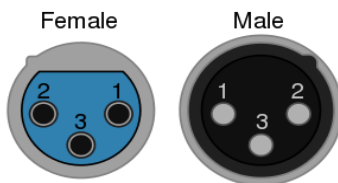

XLR FEMALE TO 2X XLR MALE 50cm

**BALANCED MICROPHONE CABLE , LOW LOSS
4 X 8mm BLACK WIRE**

J7158 = 50cm , PXMFT12B15 = 1.5mtrs

XLR MALE TO 2X XLR FEMALE

**BALANCED MICROPHONE CABLE , LOW LOSS
4 X 8mm BLACK WIRE**

MICROPHONE AND GUITAR CORDS

PXMC11B10 = 1 M , PXMC11B20 = 2M
 XLR MALE TO RCA MALE METAL 1M
 6mm MIC CABLE BLACK

JX11523
 6.3MONO FEMALE TO 2X 6.3MONO MALE 50cm
 6mm MIC CABLE BLACK

SATRONICS

PST11GB50
GUITAR CABLE : GOLD PLUGS , 5 METERS
 6.3MONO ANGLE MALE TO 6.3MONO MALE GOLD
 SINGLE SHIELD MIC CABLE 5mm BLK , 5 METERS

PSS11GB50
GUITAR CABLE : GOLD PLUGS , 5 METERS
 6.3MONO MALE TO 6.3MONO MALE GOLD
 SINGLE SHIELD MIC CABLE 5mm BLK , 5 METERS

PIN	Function
1	Chassis ground (cable shield)
2	Positive polarity terminal for balanced audio circuits ("hot")
3	Negative polarity terminal for balanced circuits . ("cold")