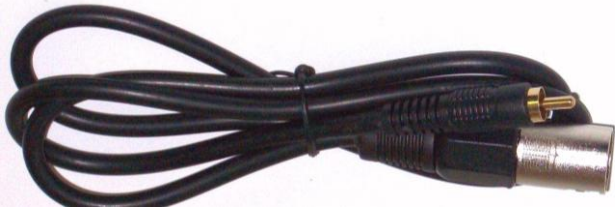

MICROPHONE AND GUITAR CORDS

PXMC11B10 = 1 M , PXMC11B20 = 2M
XLR MALE TO RCA MALE METAL 1M
6mm MIC CABLE BLACK