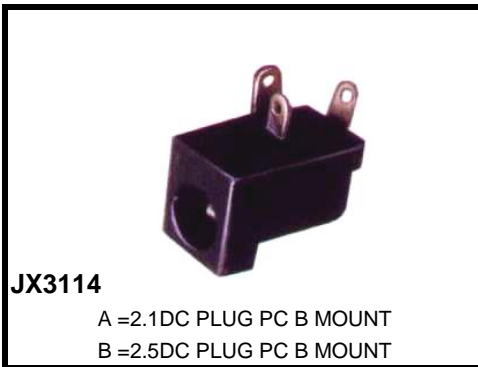

## DC TO DC ADAPTOR PLUGS

- JPLP124/A** DC 2.1 FEMALE TO DC 2.5 MALE , WHITE , 5.5mm OD
- JPLP124/B** DC 2.1 FEMALE TO DC 1.3 MALE , RED , 3.5mm OD
- JPLP124/C** DC 2.1 FEMALE TO DC 1.7 SONY , YELLOW , 4mm OD

**QK3251T**  
PP3 PLUG WITH 20cm WIRE

**JX3249**  
PM9 & 10 BATTERY CONNECTOR

**JX3250**  
PM10 BATTERY CONNECTOR

**JPLP123/A**  
2.1DC FEMALE TO 2.1DC FEMALE