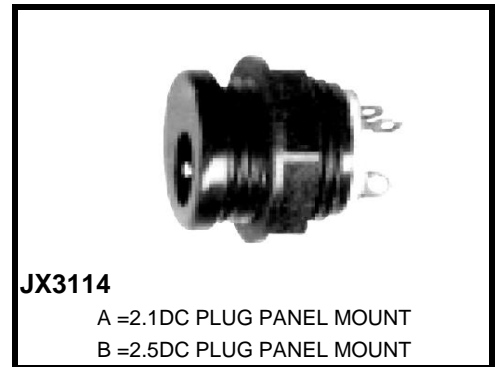

## DC TO DC ADAPTOR PLUGS

- JPLP124/A** DC 2.1 FEMALE TO DC 2.5 MALE , WHITE , 5.5mm OD
- JPLP124/B** DC 2.1 FEMALE TO DC 1.3 MALE , RED , 3.5mm OD
- JPLP124/C** DC 2.1 FEMALE TO DC 1.7 SONY , YELLOW , 4mm OD