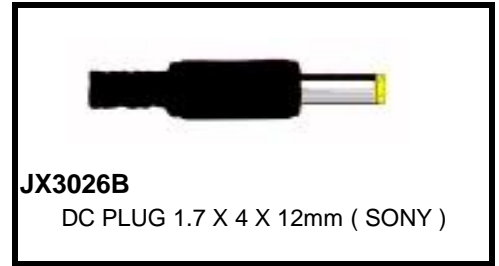

## DC TO DC ADAPTOR PLUGS

- JPLP124/A** DC 2.1 FEMALE TO DC 2.5 MALE , WHITE , 5.5mm OD
- JPLP124/B** DC 2.1 FEMALE TO DC 1.3 MALE , RED , 3.5mm OD
- JPLP124/C** DC 2.1 FEMALE TO DC 1.7 SONY , YELLOW , 4mm OD

DC CORD

2.1 dc plug to connector block.

Length : 30 cm .

For CCTV use

Black wire on out side , centre positive