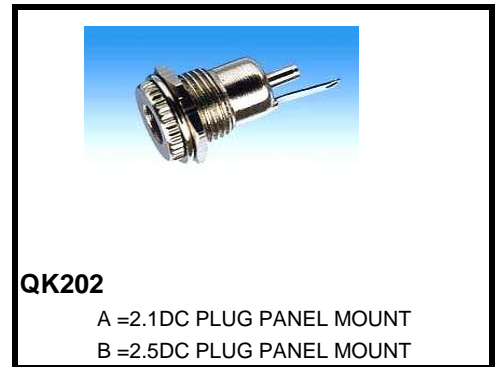

## DC TO DC ADAPTOR PLUGS

- JPLP124/A** DC 2.1 FEMALE TO DC 2.5 MALE , WHITE , 5.5mm OD
- JPLP124/B** DC 2.1 FEMALE TO DC 1.3 MALE , RED , 3.5mm OD
- JPLP124/C** DC 2.1 FEMALE TO DC 1.7 SONY , YELLOW , 4mm OD