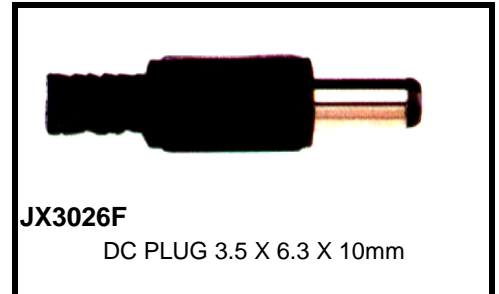

## DC TO DC ADAPTOR PLUGS

- JPLP124/A** DC 2.1 FEMALE TO DC 2.5 MALE , WHITE , 5.5mm OD
- JPLP124/B** DC 2.1 FEMALE TO DC 1.3 MALE , RED , 3.5mm OD
- JPLP124/C** DC 2.1 FEMALE TO DC 1.7 SONY , YELLOW , 4mm OD

DC CORD

2.1 dc plug to connector block.

Length : 30 cm .

For CCTV use

Black wire on out side , centre positive