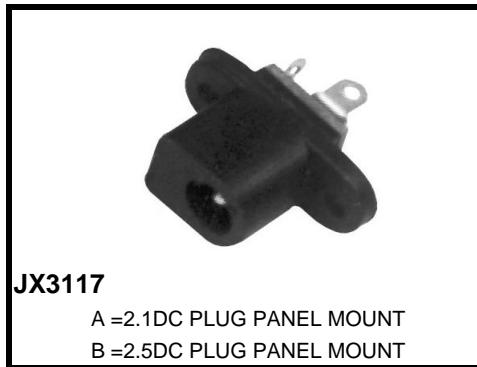

## DC TO DC ADAPTOR PLUGS

- JPLP124/A** DC 2.1 FEMALE TO DC 2.5 MALE , WHITE , 5.5mm OD
- JPLP124/B** DC 2.1 FEMALE TO DC 1.3 MALE , RED , 3.5mm OD
- JPLP124/C** DC 2.1 FEMALE TO DC 1.7 SONY , YELLOW , 4mm OD