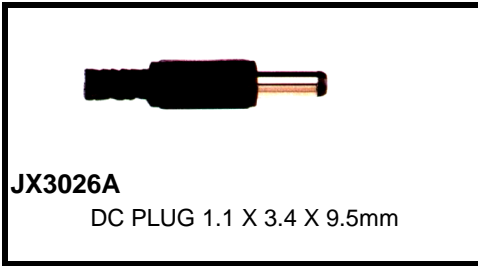

## DC TO DC ADAPTOR PLUGS

- JPLP124/A** DC 2.1 FEMALE TO DC 2.5 MALE , WHITE , 5.5mm OD
- JPLP124/B** DC 2.1 FEMALE TO DC 1.3 MALE , RED , 3.5mm OD
- JPLP124/C** DC 2.1 FEMALE TO DC 1.7 SONY , YELLOW , 4mm OD

**JX3295**

CROC CLIP LARGE , 45mm  
R = RED , B = BLACK

Total length : 45mm

**JX3296**

CROC CLIP PLASTIC HANDLE  
R = RED , B = BLACK

**JX3301**

CAR BATTERY CLIPS , 30 AMP  
R = RED , B = BLACK

**JX3302**

DC CORD

2.1 dc plug to connector block.

Length : 30 cm .

For CCTV use

Black wire on out side , centre positive