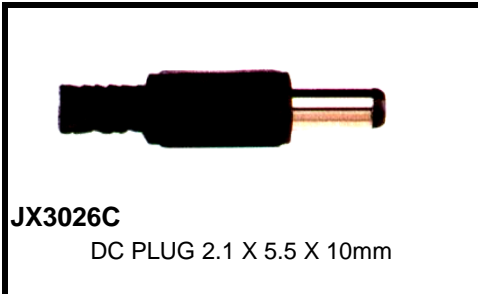

## DC TO DC ADAPTOR PLUGS

- JPLP124/A** DC 2.1 FEMALE TO DC 2.5 MALE , WHITE , 5.5mm OD
- JPLP124/B** DC 2.1 FEMALE TO DC 1.3 MALE , RED , 3.5mm OD
- JPLP124/C** DC 2.1 FEMALE TO DC 1.7 SONY , YELLOW , 4mm OD

**JX3295**

CROC CLIP LARGE , 45mm  
R = RED , B = BLACK

Total length : 45mm

**JX3296**

CROC CLIP PLASTIC HANDLE  
R = RED , B = BLACK

**JX3301**

CAR BATTERY CLIPS , 30 AMP  
R = RED , B = BLACK

**JX3302**

DC CORD

2.1 dc plug to connector block.

Length : 30 cm .

For CCTV use

Black wire on out side , centre positive