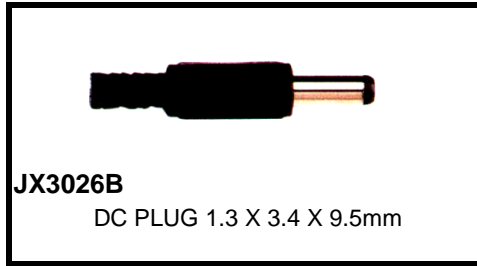

## DC TO DC ADAPTOR PLUGS

- JPLP124/A** DC 2.1 FEMALE TO DC 2.5 MALE , WHITE , 5.5mm OD
- JPLP124/B** DC 2.1 FEMALE TO DC 1.3 MALE , RED , 3.5mm OD
- JPLP124/C** DC 2.1 FEMALE TO DC 1.7 SONY , YELLOW , 4mm OD

DC CORD

2.1 dc plug to connector block.

Length : 30 cm .

For CCTV use

Black wire on out side , centre positive