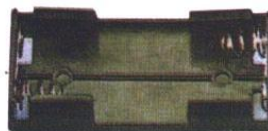

JX32
2 X PENLIGHT BATTERY BOX