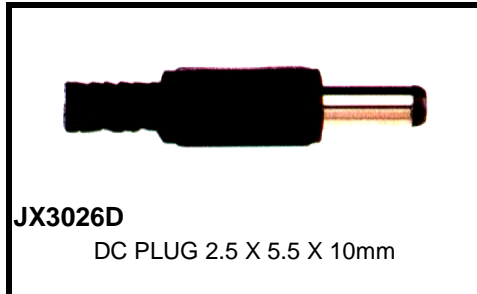

## DC TO DC ADAPTOR PLUGS

- JPLP124/A** DC 2.1 FEMALE TO DC 2.5 MALE , WHITE , 5.5mm OD
- JPLP124/B** DC 2.1 FEMALE TO DC 1.3 MALE , RED , 3.5mm OD
- JPLP124/C** DC 2.1 FEMALE TO DC 1.7 SONY , YELLOW , 4mm OD