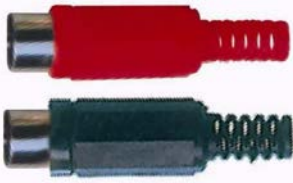

SATRONICS

RCA PLUGS & SOCKETS

JX3130

RCA PLUG WITH TAIL
R= RED , B = BLACK

JX3130

RCA PLUG WITH TAIL
G = GREEN , U = BLUE

JX3130

RCA PLUG WITH TAIL
W = WHITE , Y = YELLOW

JX3131

RCA FEMALE WITH TAIL
R= RED , B = BLACK

JX3131

RCA FEMALE WITH TAIL
Y= YELLOW , W = WHITE

JX4051

RCA GOLD MALE BLACK
PAIR - BLACK & WHITE LINES

JX4054

RCA GOLD FEMALE BLACK
PAIR - BLACK & WHITE LINES

JX16425B
RCA METAL MALE CHROME PLATED
FOR 6mm CABLE

JX4091
RCA PLUG PLASTIC GOLD PLATED
BLACK , RED , WHITE , YELLOW

JX4079
RCA GOLD FEMALE TO FEMALE

JX3055
RCA FEMALE TO RCA FEMALE
A=GOLD , B=NICKEL

JX3056
2 RCA FEMALE TO 2RCA FEMALE
A = GOLD , B = NICKEL