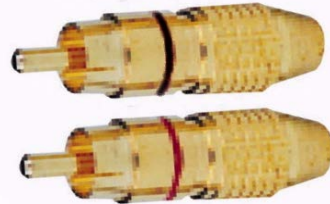

JX3131

RCA FEMALE WITH TAIL
R= RED , B = BLACK

JX3131

RCA FEMALE WITH TAIL
Y= YELLOW , W = WHITE

JX4051

RCA GOLD MALE BLACK
PAIR - BLACK & WHITE LINES

JX4054

RCA GOLD FEMALE BLACK
PAIR - BLACK & WHITE LINES

JX4055

RCA GOLD MALE PLUG 7mm OUT
BLACK , RED , WHITE & YELLOW LINES

JX4057

RCA GOLD MALE PLUG 5mm OUT
BLACK , RED , WHITE & YELLOW LINES

JX4060

RCA GOLD FEMALE PLUG
PAIR - BLACK & RED LINES

JX4065

RCA GOLD MALE PLUG
PAIR - BLACK & RED LINES

JX4066

RCA GOLD MALE BLACK
PAIR - BLACK & WHITE LINES

SATRONICS

RCA PLUGS & SOCKETS

JX4073
RCA GOLD FEMALE PLUG
PAIR - BLACK & RED LINES

JX4101B & R
RCA GOLD , ZINC ALLOY MALE
5 TO 8 mm CABLE

JX4095
RCA GOLD MALE ZINC ALLOY
FOR 6mm CABLE

JX16425B
RCA METAL MALE CHROME PLATED
FOR 6mm CABLE

JX4091
RCA PLUG PLASTIC GOLD PLATED
BLACK , RED , WHITE , YELLOW

JX4079
RCA GOLD FEMALE TO FEMALE

JX3055
RCA FEMALE TO RCA FEMALE
A=GOLD , B=NICKEL

JX3056
2 RCA FEMALE TO 2RCA FEMALE
A = GOLD , B = NICKEL