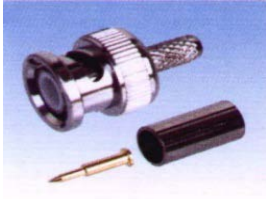

BNC CONNECTORS

JX2001

BNC MALE CRIMP TYPE
A=RG58 , B=RG59

JX2002

BNC MALE TWIST ON

JX2004C

BNC MALE QUICK CRIMP FOT RG6 CO-AX

JX2009

BNC FEMALE PANELMOUNT

JX2013

BNC FEMALE TO BNC FEMALE

JX2014

BNC 1 MALE 2 FEMALE

JX2016

3 WAY BNC SPLITTER

JX2018

JX64405

BNC MALE SCREW TYPE WITH BOOT

QK0110M

BNC MALE SCREW TYPE WITH TAIL