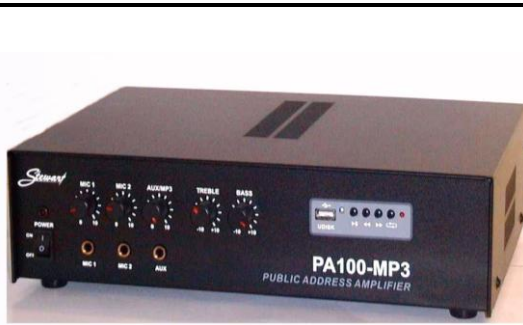

PA100U

PUBLIC ADDRESS AMPLIFIER

MP3 PLAYER , USB MEMORY STICK INPUT

MP3 LEVEL CONTROL , PLAY , REVERSE , FORWARD

60 WATT RMS , 100 WATT PEAK

INPUT : 2 X MICROPHONE

MP3 OR AUX INPUT

>3% DISTORTION @ 40WATT

TREBLE & BASS CONTROLS

4 - 16 OHM & 70V , 100V LINE OUTPUT

SUPPLY VOLTAGE : 12V D 1 X AUX