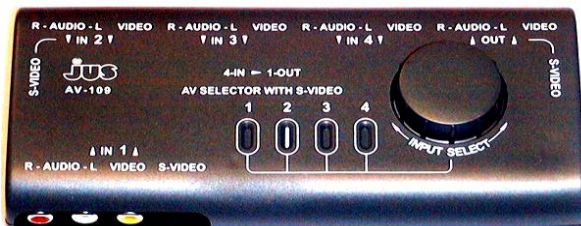

AV104 - JX30858

AUDIO / VIDEO SELECTOR

SELECT DIFFERENT INPUTS FOR TV

3 X 2 AUDIO & 1 VIDEO SIGNAL INPUTS

1 X 2 AUDIO & 1 VIDEO SIGNAL OUTPUT

Application :

DVD Player , DSTV Decoder , Camcorder or games to TV

IN BLISTER PACK

AV109

AUDIO / VIDEO SELECTOR

SELECT DIFFERENT INPUTS FOR TV

2 X 2 AUDIO & 1 VIDEO SIGNAL RCA INPUTS

2 X 2 AUDIO & 1 VIDEO RCA , 1 SVHS INPUTS

1 X 2 RCA AUDIO & 1 VIDEO RCA , 1SVHS SIGNAL OUTPUT