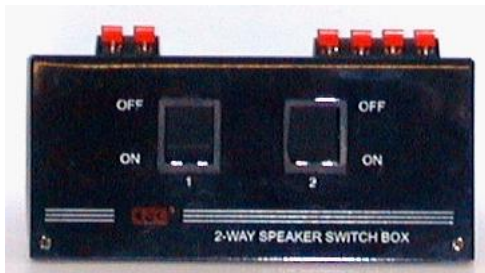

4 X 2 AUDIO & 1 VIDEO SIGNAL RCA INPUTS
1 X 2 RCA AUDIO & 1 VIDEO RCA, 1SVHS SIGNAL OUTPUT

Application :

DVD Player , DSTV Decoder , Camcorder or games to TV
IN BLISTER PACK

MIX-258

AUDIO / VIDEO SELECTOR SELECT DIFFERENT INPUTS FOR TV

3 X 2 AUDIO & 1 VIDEO SIGNAL INPUTS
2 X 2 AUDIO & 1 VIDEO SIGNAL OUTPUT

Application :

DVD Player , DSTV Decoder , Camcorder or Video
games to 2 Television sets
IN BLISTER PACK

MIX248

2 WAY SPEAKER CONTROLLER