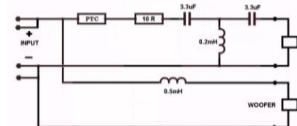

CRO 25 SPEAKER CROSSOVER 550 WATT

2 WAY BAND PASS

IMPEDANCE ; 8 Ohm

CROSSOVER FREQUENCY : 1.8K Hz

HIGH FREQUENCY :

L C TYPE "T" FILTER

LIMITING RESISTOR

PTC PROTECTION

WOOFER : INDUCTIVE PASS