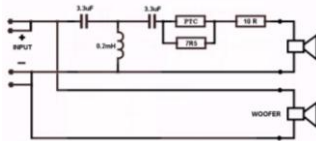

CRO 15 SPEAKER CROSSOVER 450 WATT

2 WAY BAND PASS 8 Ohm

IMPEDANCE ; 8 Ohm

CROSSOVER FREQUENCY : 1.8K Hz

HIGH FREQUENCY :

L C TYPE "T" FILTER

LIMITING RESISTORS X2

PTC PROTECTION

WOOFER : DIRECT COUPLE