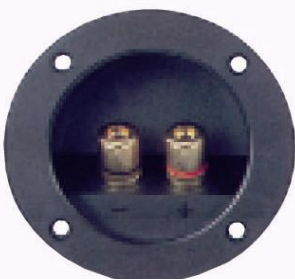

SCREW HOLES

**J3459**

2 X BINDING POST

1X 6.3 MONO JACK

102 X 93 mm

75 X 75 mm HOLE

SCREW HOLES

**JX3288**

2 X GOLD BINDING POST

92 X 78 mm PANEL

72 X 52 mm HOLE

POLARITY MARKINGS

SCREW HOLES

**JX3288B**

2 X NICKEL BINDING POST

92 X 78 mm PANEL

72 X 52 mm HOLE

POLARITY MARKINGS

SCREW HOLES

**JX73010A**

2 X GOLD BINDING POST

82mm OD

58mm HOLE

POLARITY MARKINGS