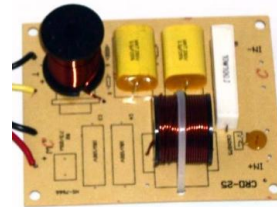

## CRO 15 SPEAKER CROSSOVER 450 WATT

2 WAY BAND PASS 8 Ohm

IMPEDANCE ; 8 Ohm

CROSSOVER FREQUENCY : 1.8K Hz

HIGH FREQUENCY :

L C TYPE "T" FILTER

LIMITING RESISTORS X2

PTC PROTECTION

## CRO 25 SPEAKER CROSSOVER 550 WATT

2 WAY BAND PASS

IMPEDANCE ; 8 Ohm

CROSSOVER FREQUENCY : 1.8K Hz

HIGH FREQUENCY :

L C TYPE "T" FILTER

LIMITING RESISTOR

PTC PROTECTION