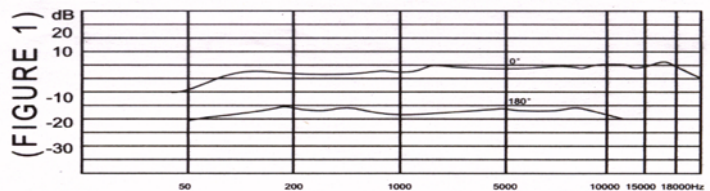

#### SPECIFICATIONS

ELEMENT	DYNAMIC
POLAR PATTERN	UNI DIRECTIONAL
FREQ RESPONSE	50Hz - 16K Hz
SENSITIVITY	-75dB +-2dB
IMPEDANCE	2 X 300 Ohm +-30%

IN PLASTIC CARRY CASE