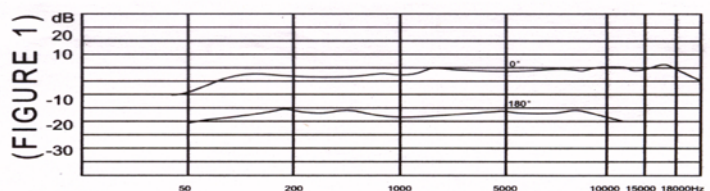

JOSEPH J87

DYNAMIC - PROFESSIONAL RANGE

GENERAL PURPOSE , VOCAL AND MUSICAL INSTRUMENTS

BALANCED LINE OUT

5 MTR BALANCED LINE CABLE

XLR MALE TO XLR FEMALE CONNECTORS

ELEMENT DYNAMIC

POLAR PATTERN UNI DIRECTIONAL

FREQ RESPONSE 50Hz - 16K Hz

SENSITIVITY -75dB +-2dB

IMPEDANCE 2 X 300 Ohm +-30%