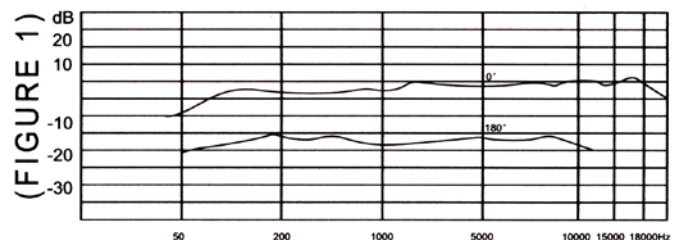

JOSEPH

J86

DYNAMIC - PROFESSIONAL RANGE

GENERAL PURPOSE , VOCAL AND MUSICAL INSTRUMENTS

ELEMENT	DYNAMIC
POLAR PATTERN	UNI DIRECTIONAL
FREQ RESPONSE	50Hz - 16K Hz
SENSITIVITY	-75dB +-2dB
IMPEDANCE	600 Ohm +-30%
CABLE	XLR TO 6.3mm MONO PLUG