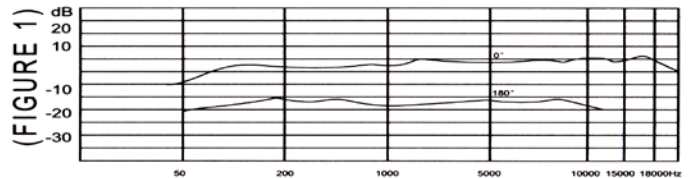

JOSEPH

DM85PRO

DYNAMIC - PROFESSIONAL RANGE

GENERAL PURPOSE , VOCAL AND MUSICAL INSTRUMENTS

ELEMENT	DYNAMIC
POLAR PATTERN	UNI DIRECTIONAL
FREQ RESPONSE	50Hz - 16K Hz
SENSITIVITY	-75dB +-2dB
IMPEDANCE	600 Ohm +-30%
CABLE	5 MTR BALANCED LINE CABLE , XLR MALE TO FEMALE
WITH MIC HOLDER	
IN PLASTIC CARRY CASE