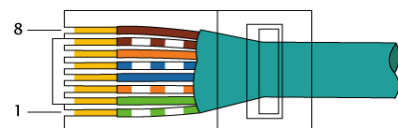

SATRONICS

WWW.SATRONICS.CO.ZA

CAT5 , RJ45 CABLE CONNECTION

RJ45 PLUG

OUTLET BOX

EIA/TIA-568B

EIA/TIA-568A

Pin	T568A Pair	T568B Pair	1000BASE-T Signal ID	Wire	T568A Color	T568B Color
1	3	2	DA+	tip	white/green stripe	stripe
2	3	2	DA-	ring	green solid	orange solid
3	2	3	DB+	tip	white/orange stripe	white/green stripe
4	1	1	DC+	ring	blue solid	blue solid
5	1	1	DC-	tip	white/blue stripe	white/blue stripe
6	2	3	DB-	ring	orange solid	green solid
7	4	4	DD+	tip	white/brown stripe	white/brown stripe
8	4	4	DD-	ring	brown solid	brown solid