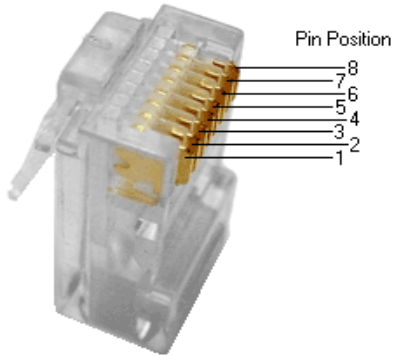

SATRONICS

WWW.SATRONICS.CO.ZA

CAT5 , RJ45 CABLE CONNECTION

RJ45 PLUG

OUTLET BOX

EIA/TIA-568B

EIA/TIA-568A

Pin	T568A Pair	T568B Pair	1000BASE-T Signal ID	Wire	T568A Color	T568B Color
1	3	2	DA+	tip	white/green stripe	stripe
2	3	2	DA-	ring	green solid	orange solid
3	2	3	DB+	tip	white/orange stripe	white/green stripe
4	1	1	DC+	ring	blue solid	blue solid
5	1	1	DC-	tip	white/blue stripe	white/blue stripe
6	2	3	DB-	ring	orange solid	green solid
7	4	4	DD+	tip	white/brown stripe	white/brown stripe
8	4	4	DD-	ring	brown solid	brown solid