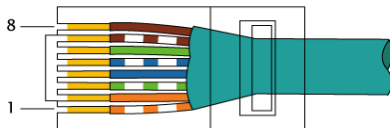

SATRONICS

WWW.SATRONICS.CO.ZA

CAT5 , RJ45 CABLE CONNECTION

RJ45 PLUG

OUTLET BOX

EIA/TIA-568B

EIA/TIA-568A

Pin	T568A Pair	T568B Pair	1000BASE-T Signal ID	Wire	T568A Color	T568B Color
1	3	2	DA+	tip	white/green stripe	stripe
2	3	2	DA-	ring	green solid	orange solid
3	2	3	DB+	tip	white/orange stripe	white/green stripe
4	1	1	DC+	ring	blue solid	blue solid
5	1	1	DC-	tip	white/blue stripe	white/blue stripe
6	2	3	DB-	ring	orange solid	green solid
7	4	4	DD+	tip	white/brown stripe	white/brown stripe
8	4	4	DD-	ring	brown solid	brown solid