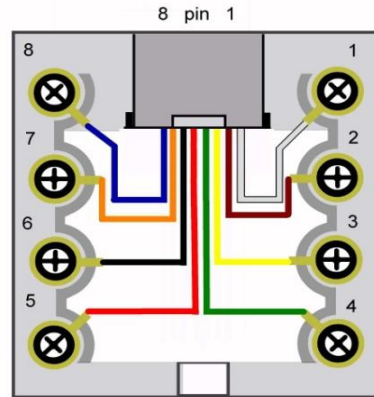

SATRONICS

WWW.SATRONICS.CO.ZA

CAT5 , RJ45 CABLE CONNECTION

RJ45 PLUG

OUTLET BOX

EIA/TIA-568B

EIA/TIA-568A

Pin	T568A Pair	T568B Pair	1000BASE-T Signal ID	Wire	T568A Color	T568B Color
1	3	2	DA+	tip	white/green stripe	stripe
2	3	2	DA-	ring	green solid	orange solid
3	2	3	DB+	tip	white/orange stripe	white/green stripe
4	1	1	DC+	ring	blue solid	blue solid
5	1	1	DC-	tip	white/blue stripe	white/blue stripe
6	2	3	DB-	ring	orange solid	green solid
7	4	4	DD+	tip	white/brown stripe	white/brown stripe
8	4	4	DD-	ring	brown solid	brown solid